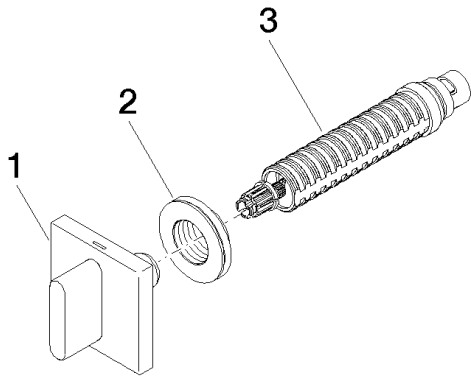

Required article

NO IMAGE

AVAILABLE

35 607 970-90 0010

Rough for volume control 1/2"

Bathtub - CL.1

Volume Control clockwise-closing cold 1/2" - polished chrome

Article number: 36 607 706-00

Spare parts list

Number	Item Number	Designation	Number of units
1	90 20 70 051 02-00	handle (cold)	1
2	09 21 02 108 90	disc	1
3	90 90 03 143 00 90	top	1